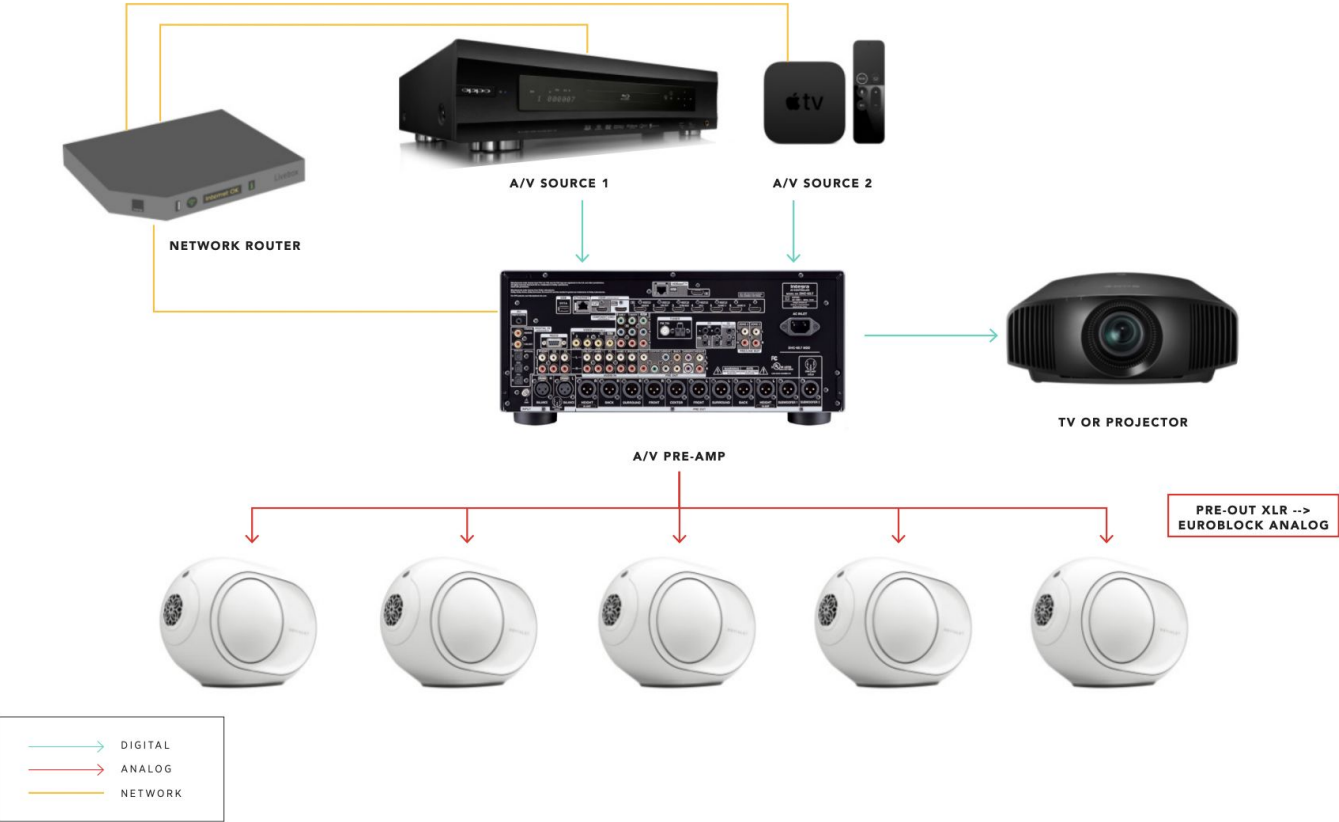

DEVIALET PROFESSIONAL

WIRING SYNOPTICS

RESIDENTIAL INSTALLATION HOME THEATER

RESIDENTIAL INSTALLATION HOME THEATER WITH THIRD PARTY CONTROL

SIMPLE COMMERCIAL ANALOG INSTALLATION

RESIDENTIAL & BASIC COMMERCIAL INSTALLATION MULTIROOM AUDIO TO DANTE

COMMERCIAL INSTALLATION

MULTIPLE SOURCES & MULTIROOM AUDIO TO ANALOG WIRING

COMMERCIAL INSTALLATION

MULTIPLE SOURCES & MULTIROOM AUDIO TO DANTE NETWORK

COMMERCIAL INSTALLATION

MULTIPLE SOURCES & MULTIROOM AUDIO TO DANTE NETWORK & THIRD PARTY CONTROL