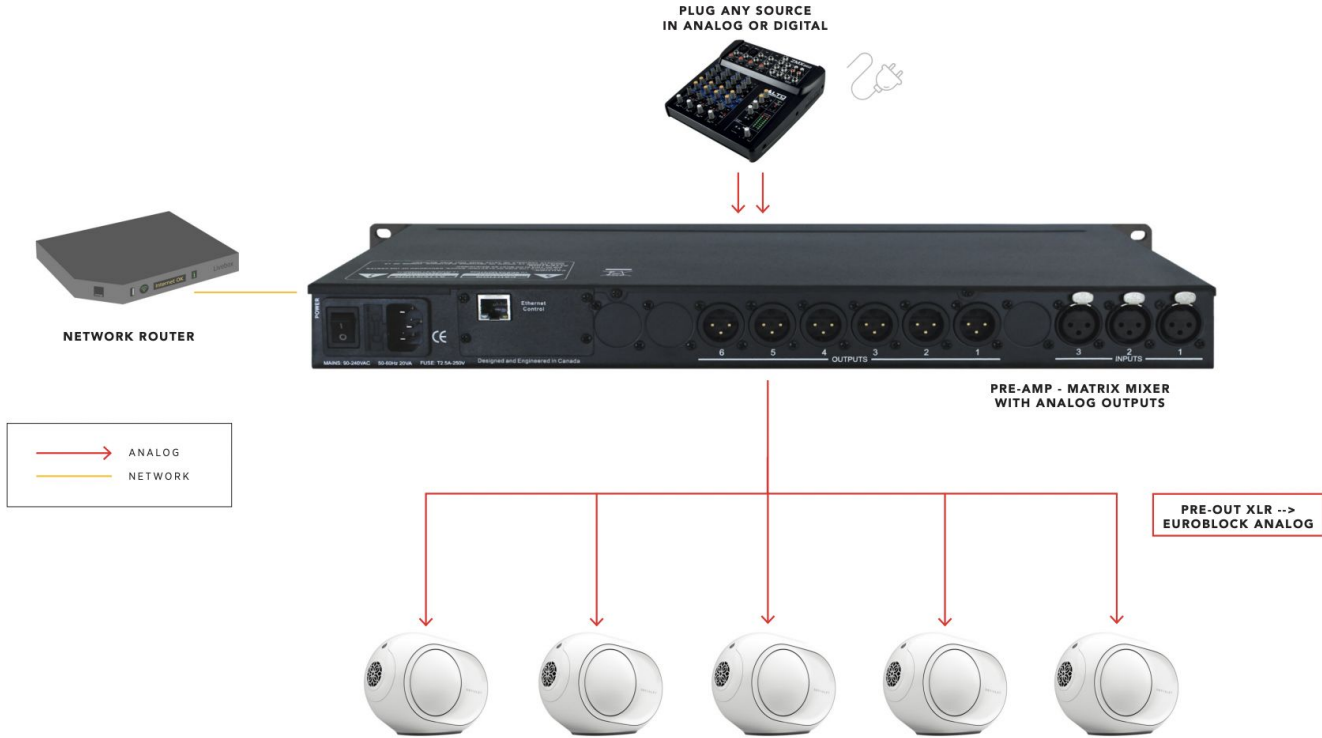

DEVIALET PROFESSIONAL

WIRING SYNOPTICS

RESIDENTIAL INSTALLATION HOME THEATER

RESIDENTIAL INSTALLATION HOME THEATER WITH THIRD PARTY CONTROL

SIMPLE COMMERCIAL ANALOG INSTALLATION

RESIDENTIAL & BASIC COMMERCIAL INSTALLATION MULTIROOM AUDIO TO DANTE

COMMERCIAL INSTALLATION

MULTIPLE SOURCES & MULTIROOM AUDIO TO ANALOG WIRING

COMMERCIAL INSTALLATION

MULTIPLE SOURCES & MULTIROOM AUDIO TO DANTE NETWORK

COMMERCIAL INSTALLATION

MULTIPLE SOURCES & MULTIROOM AUDIO TO DANTE NETWORK & THIRD PARTY CONTROL