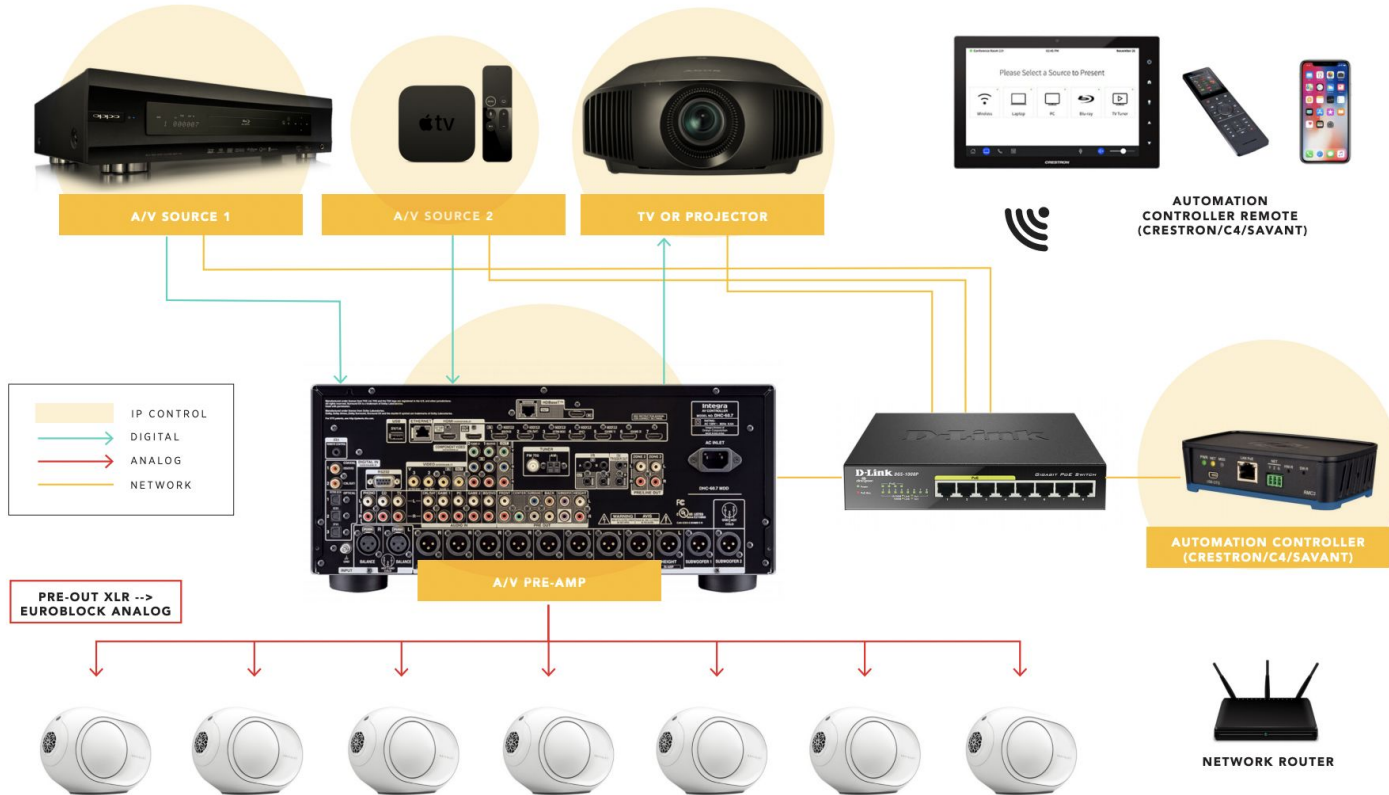

DEVIALET PROFESSIONAL

WIRING SYNOPTICS

RESIDENTIAL INSTALLATION HOME THEATER

RESIDENTIAL INSTALLATION HOME THEATER WITH THIRD PARTY CONTROL

SIMPLE COMMERCIAL ANALOG INSTALLATION

RESIDENTIAL & BASIC COMMERCIAL INSTALLATION MULTIROOM AUDIO TO DANTE

COMMERCIAL INSTALLATION

MULTIPLE SOURCES & MULTIROOM AUDIO TO ANALOG WIRING

COMMERCIAL INSTALLATION

MULTIPLE SOURCES & MULTIROOM AUDIO TO DANTE NETWORK

COMMERCIAL INSTALLATION

MULTIPLE SOURCES & MULTIROOM AUDIO TO DANTE NETWORK & THIRD PARTY CONTROL