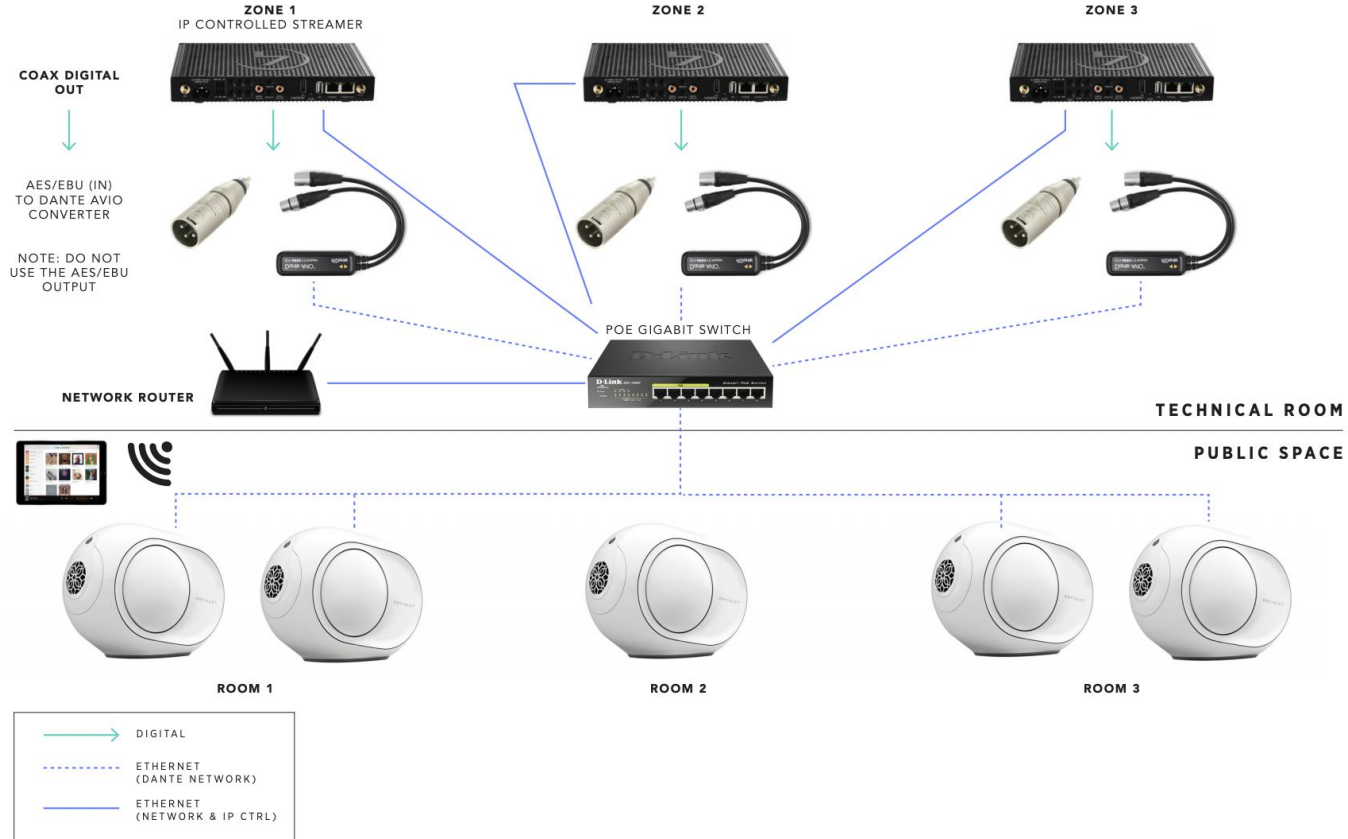

DEVIALET PROFESSIONAL

WIRING SYNOPTICS

RESIDENTIAL INSTALLATION HOME THEATER

RESIDENTIAL INSTALLATION HOME THEATER WITH THIRD PARTY CONTROL

SIMPLE COMMERCIAL ANALOG INSTALLATION

RESIDENTIAL & BASIC COMMERCIAL INSTALLATION MULTIROOM AUDIO TO DANTE