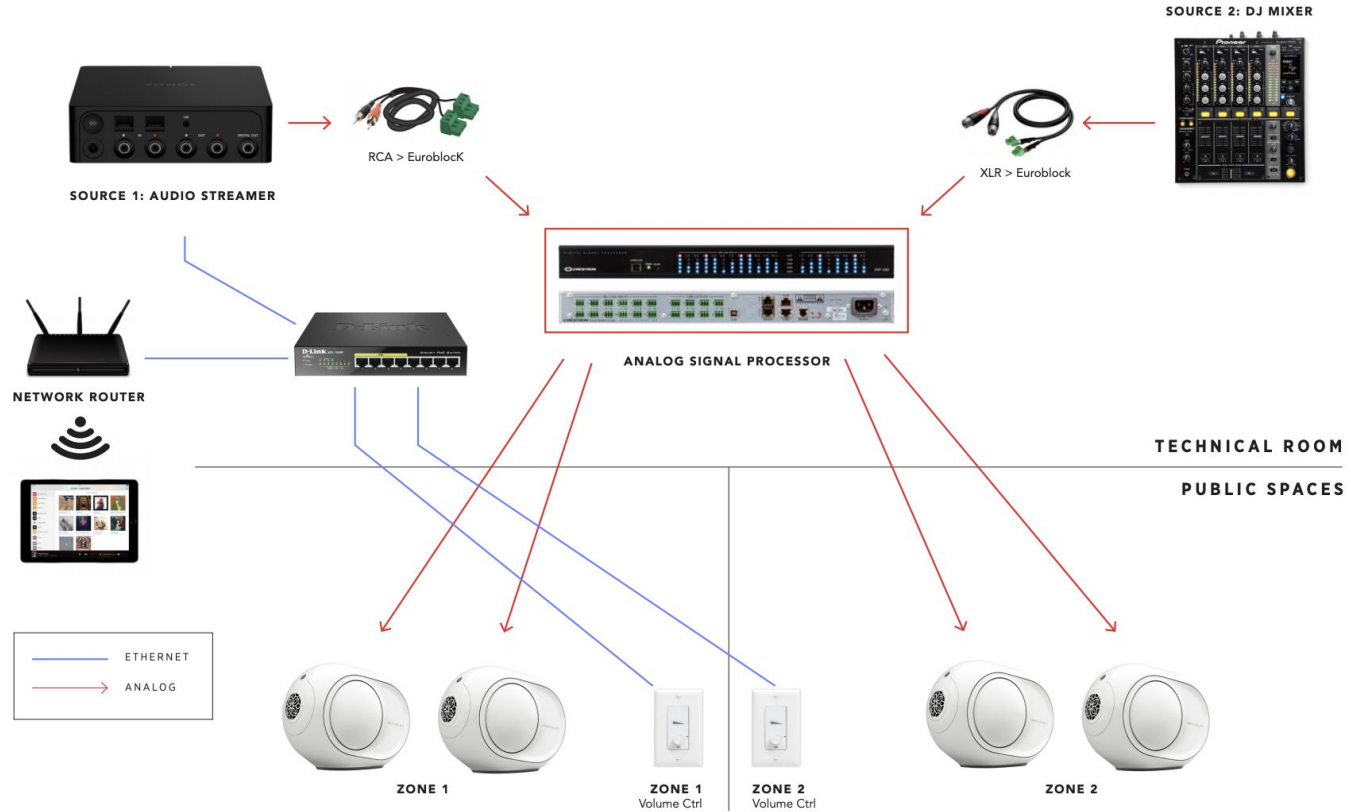

DEVIALET PROFESSIONAL

WIRING SYNOPTICS

RESIDENTIAL INSTALLATION HOME THEATER

RESIDENTIAL INSTALLATION HOME THEATER WITH THIRD PARTY CONTROL

SIMPLE COMMERCIAL ANALOG INSTALLATION

RESIDENTIAL & BASIC COMMERCIAL INSTALLATION MULTIROOM AUDIO TO DANTE

COMMERCIAL INSTALLATION

MULTIPLE SOURCES & MULTIROOM AUDIO TO ANALOG WIRING

COMMERCIAL INSTALLATION

MULTIPLE SOURCES & MULTIROOM AUDIO TO DANTE NETWORK

COMMERCIAL INSTALLATION

MULTIPLE SOURCES & MULTIROOM AUDIO TO DANTE NETWORK & THIRD PARTY CONTROL