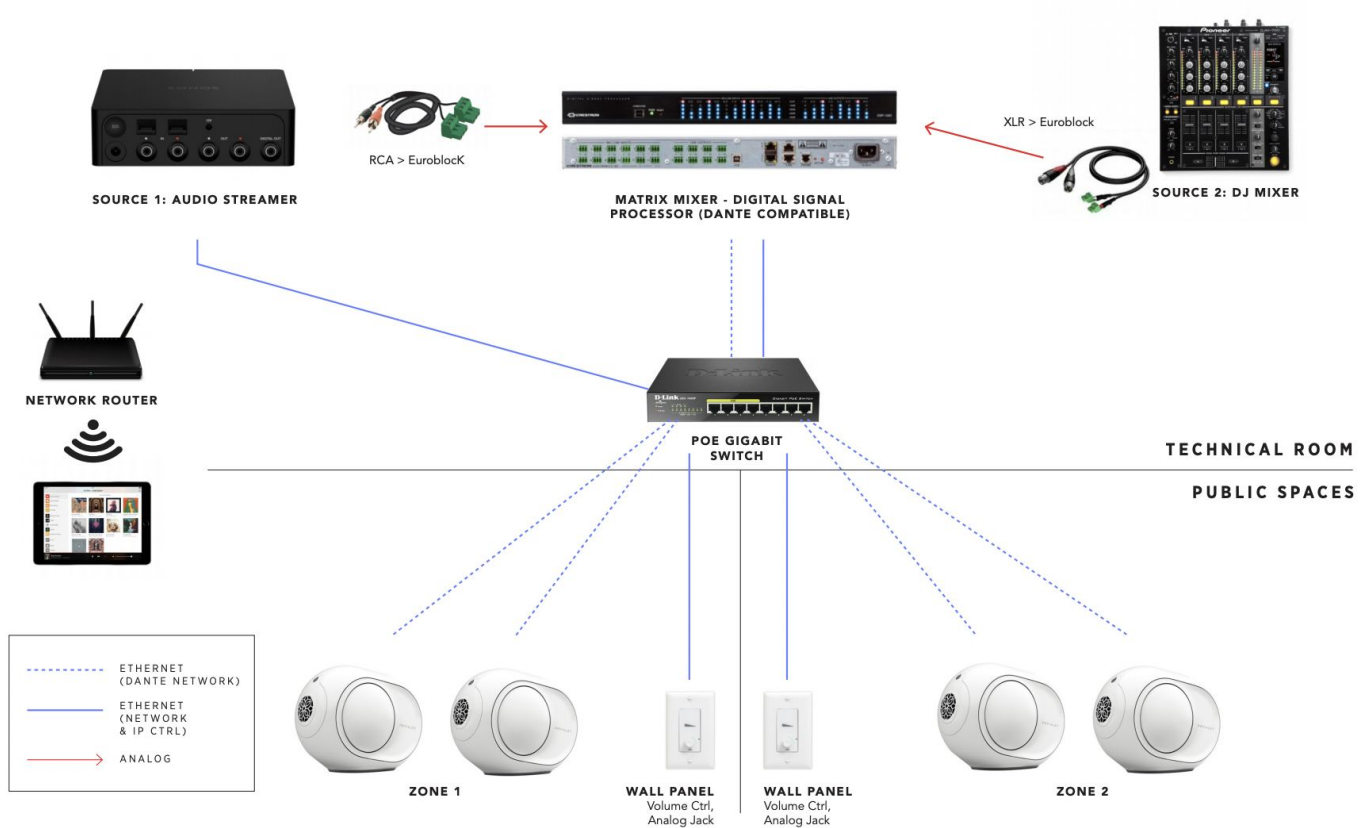

DEVIALET PROFESSIONAL

WIRING SYNOPTICS

RESIDENTIAL INSTALLATION HOME THEATER

RESIDENTIAL INSTALLATION HOME THEATER WITH THIRD PARTY CONTROL

SIMPLE COMMERCIAL ANALOG INSTALLATION

RESIDENTIAL & BASIC COMMERCIAL INSTALLATION MULTIROOM AUDIO TO DANTE

COMMERCIAL INSTALLATION

MULTIPLE SOURCES & MULTIROOM AUDIO TO ANALOG WIRING

COMMERCIAL INSTALLATION

MULTIPLE SOURCES & MULTIROOM AUDIO TO DANTE NETWORK

COMMERCIAL INSTALLATION

MULTIPLE SOURCES & MULTIROOM AUDIO TO DANTE NETWORK & THIRD PARTY CONTROL